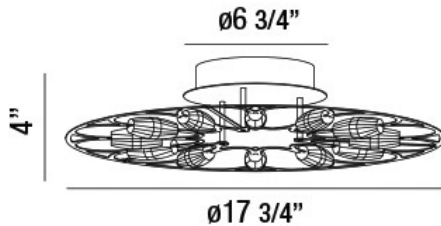

### PRODUCT DETAILS

No.	:	34066-010
Product Color	:	CHROME
Product Material	:	METAL
Diameter	:	17.75"
Height	:	4"
Weight	:	1.6lbs

### TECHNICAL DETAILS

Canopy / Backplate Height	:	1.5"
Canopy / Backplate Dia.	:	6.75"
Location	:	DRY
Approval	:	